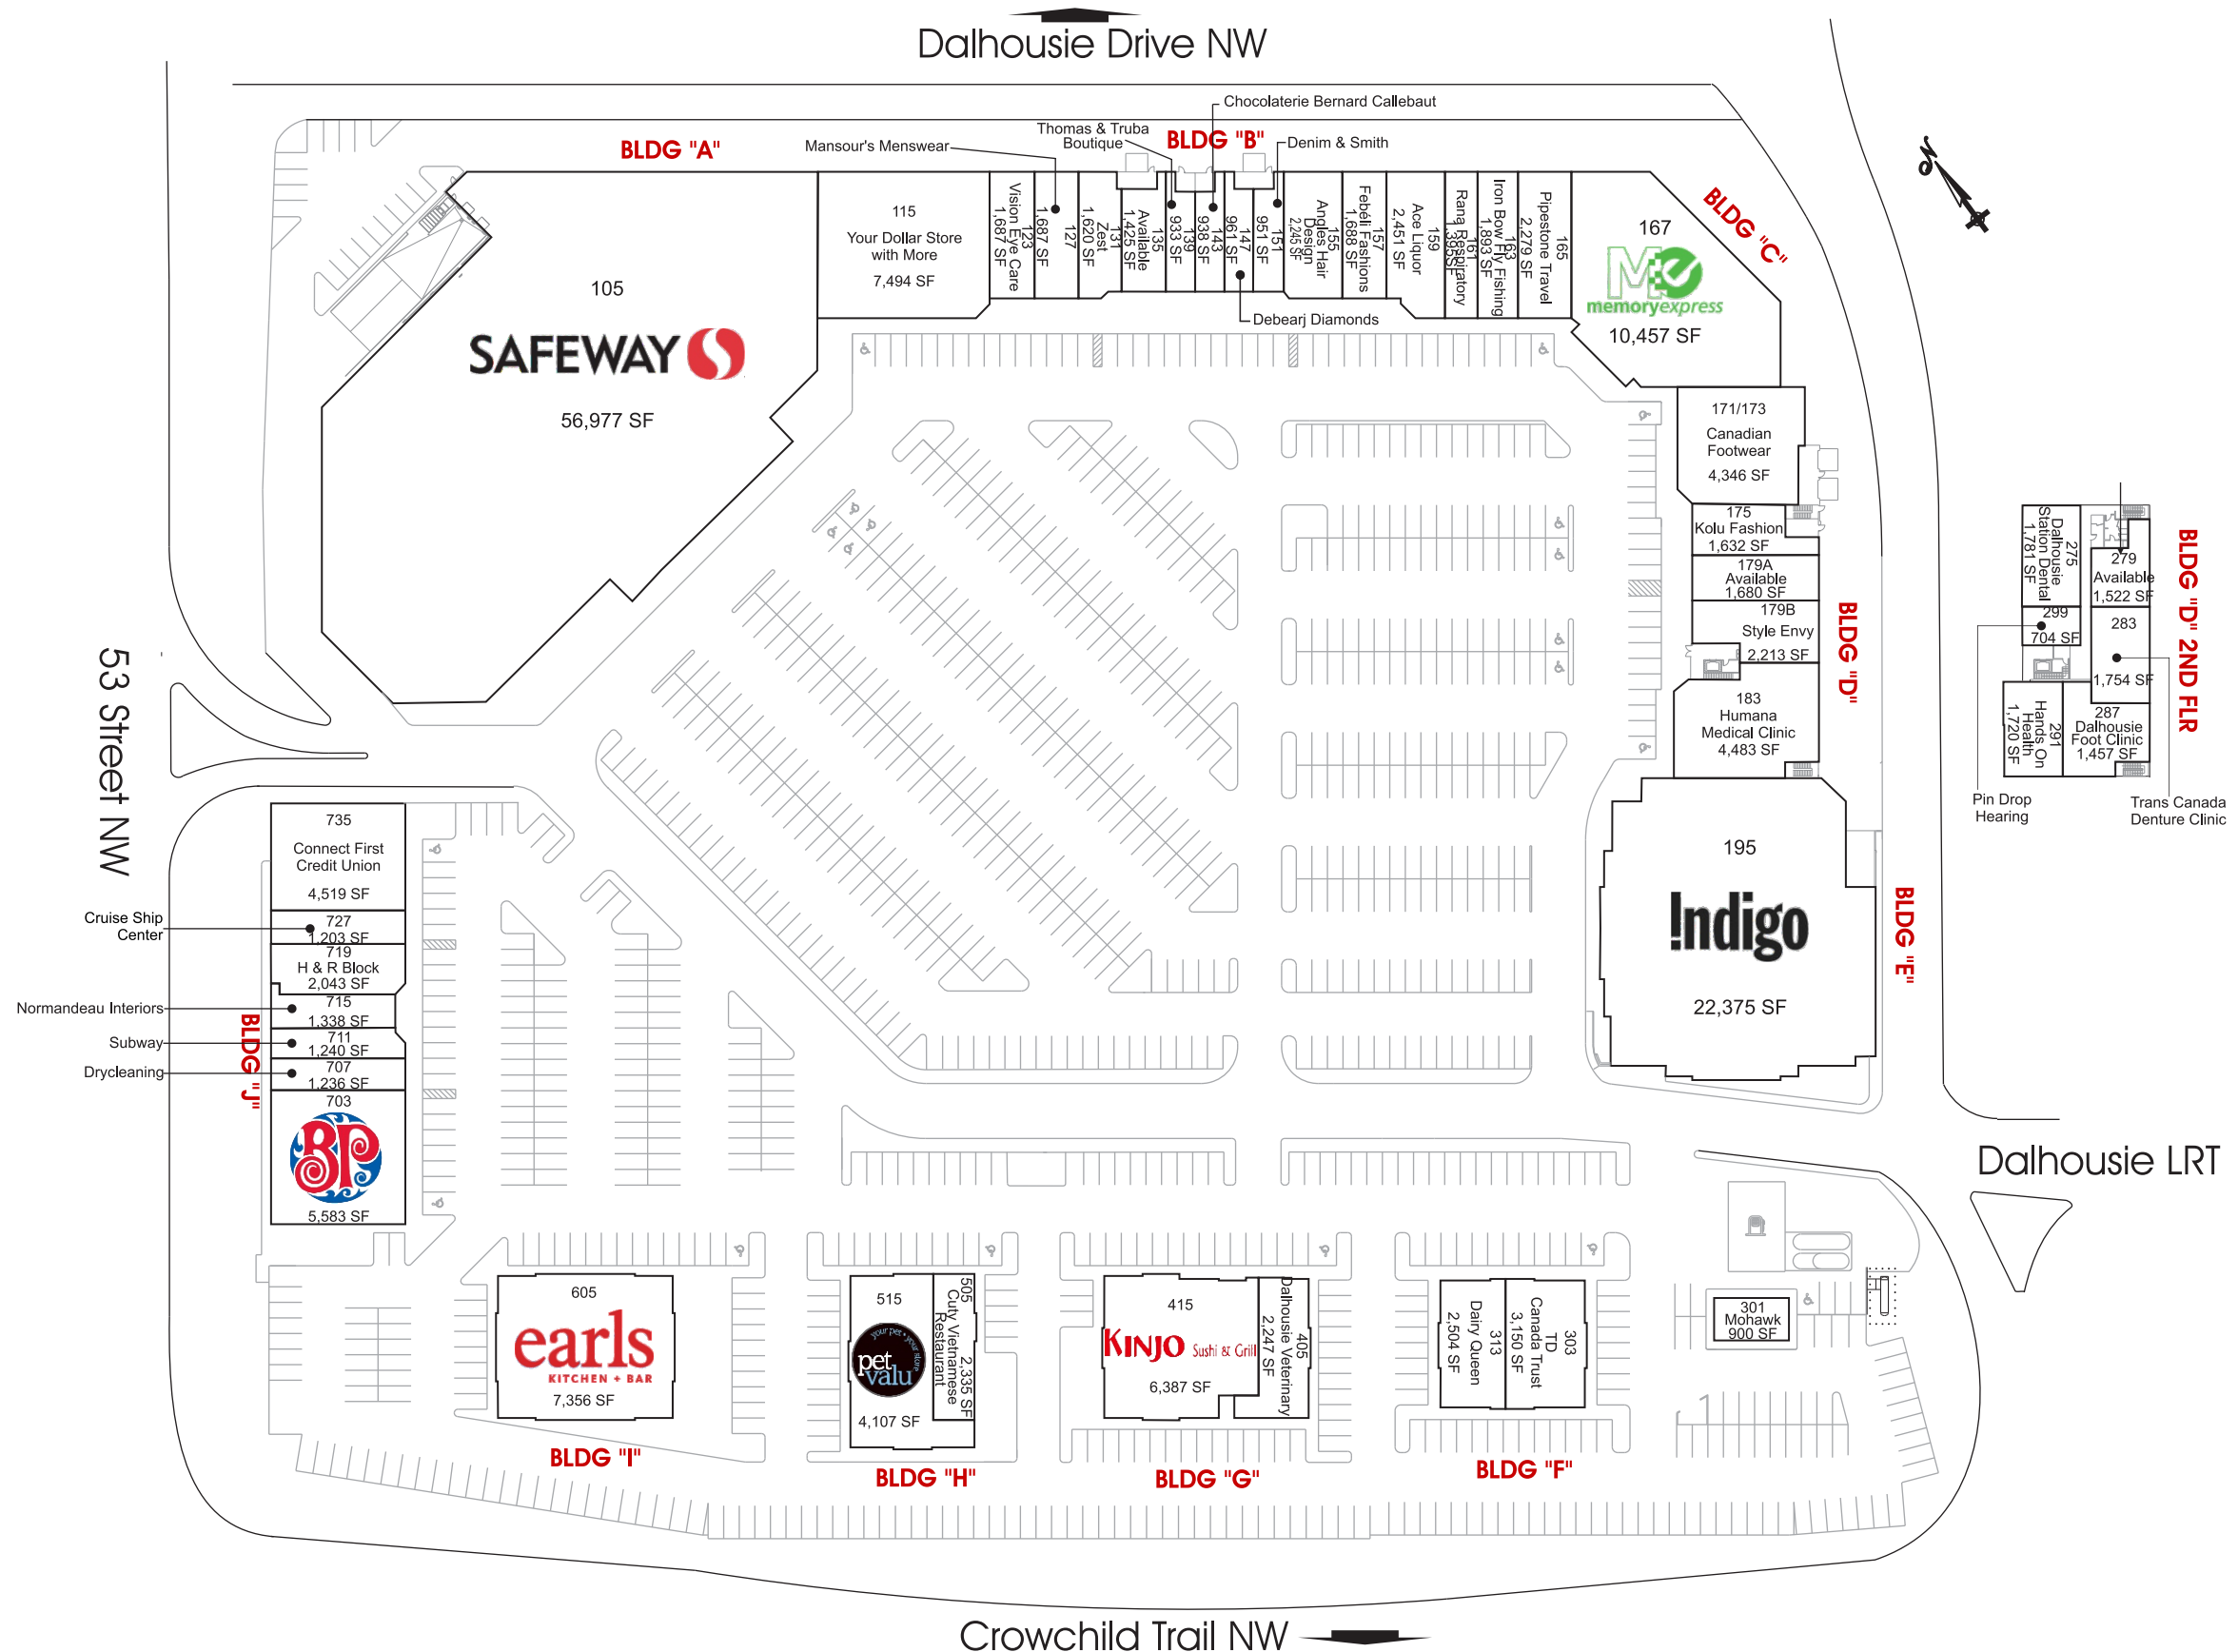

Dalhousie Station

Calgary, Alberta

This site plan is presented solely for the purpose of identifying the approximate location of the buildings as presently contemplated by the owner/landlord. Building dimensions, access and parking areas, existing tenant locations and identities are approximate and subject to change at the owner's discretion from time to time without notice. The information provided herein should be otherwise verified and is not intended to be relied upon in the form presented.