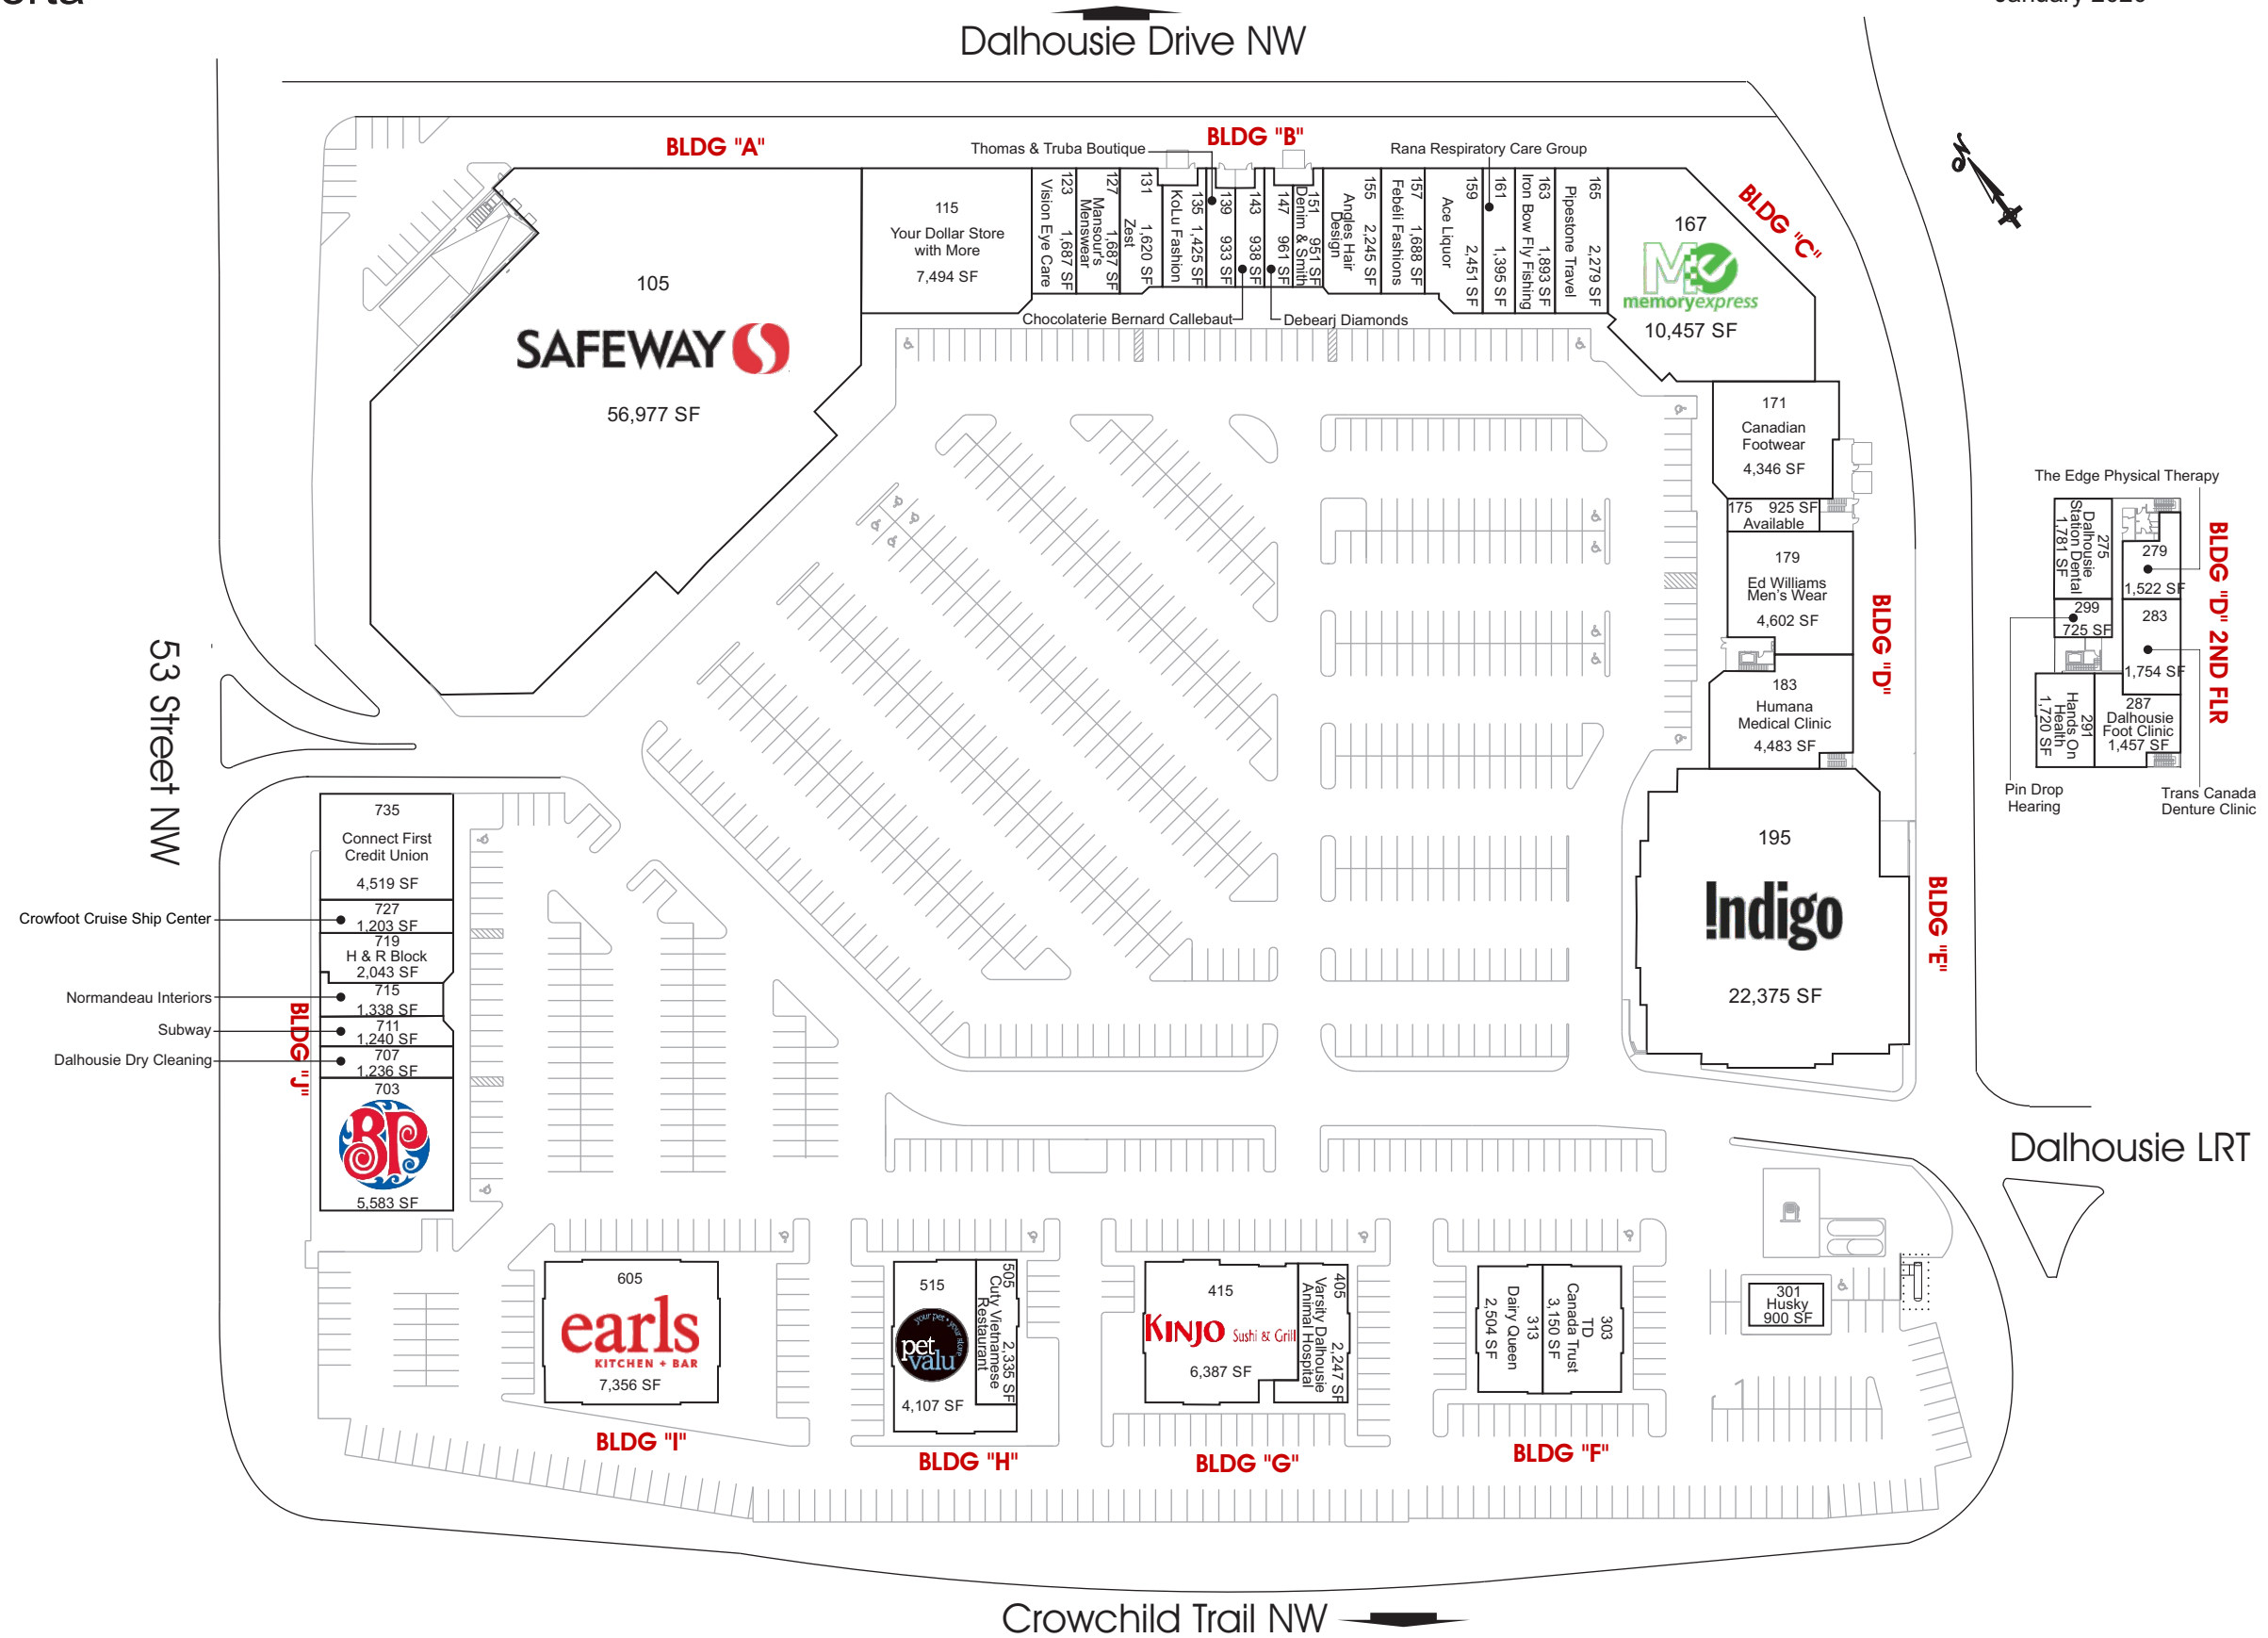

Dalhousie Station

Calgary, Alberta

January 2020

This site plan is presented solely for the purpose of identifying the approximate location of the buildings as presently contemplated by the owner/landlord. Building dimensions, access and parking areas, existing tenant locations and identities are approximate and subject to change at the owner's discretion from time to time without notice. The information provided herein should be otherwise verified and is not intended to be relied upon in the form presented.