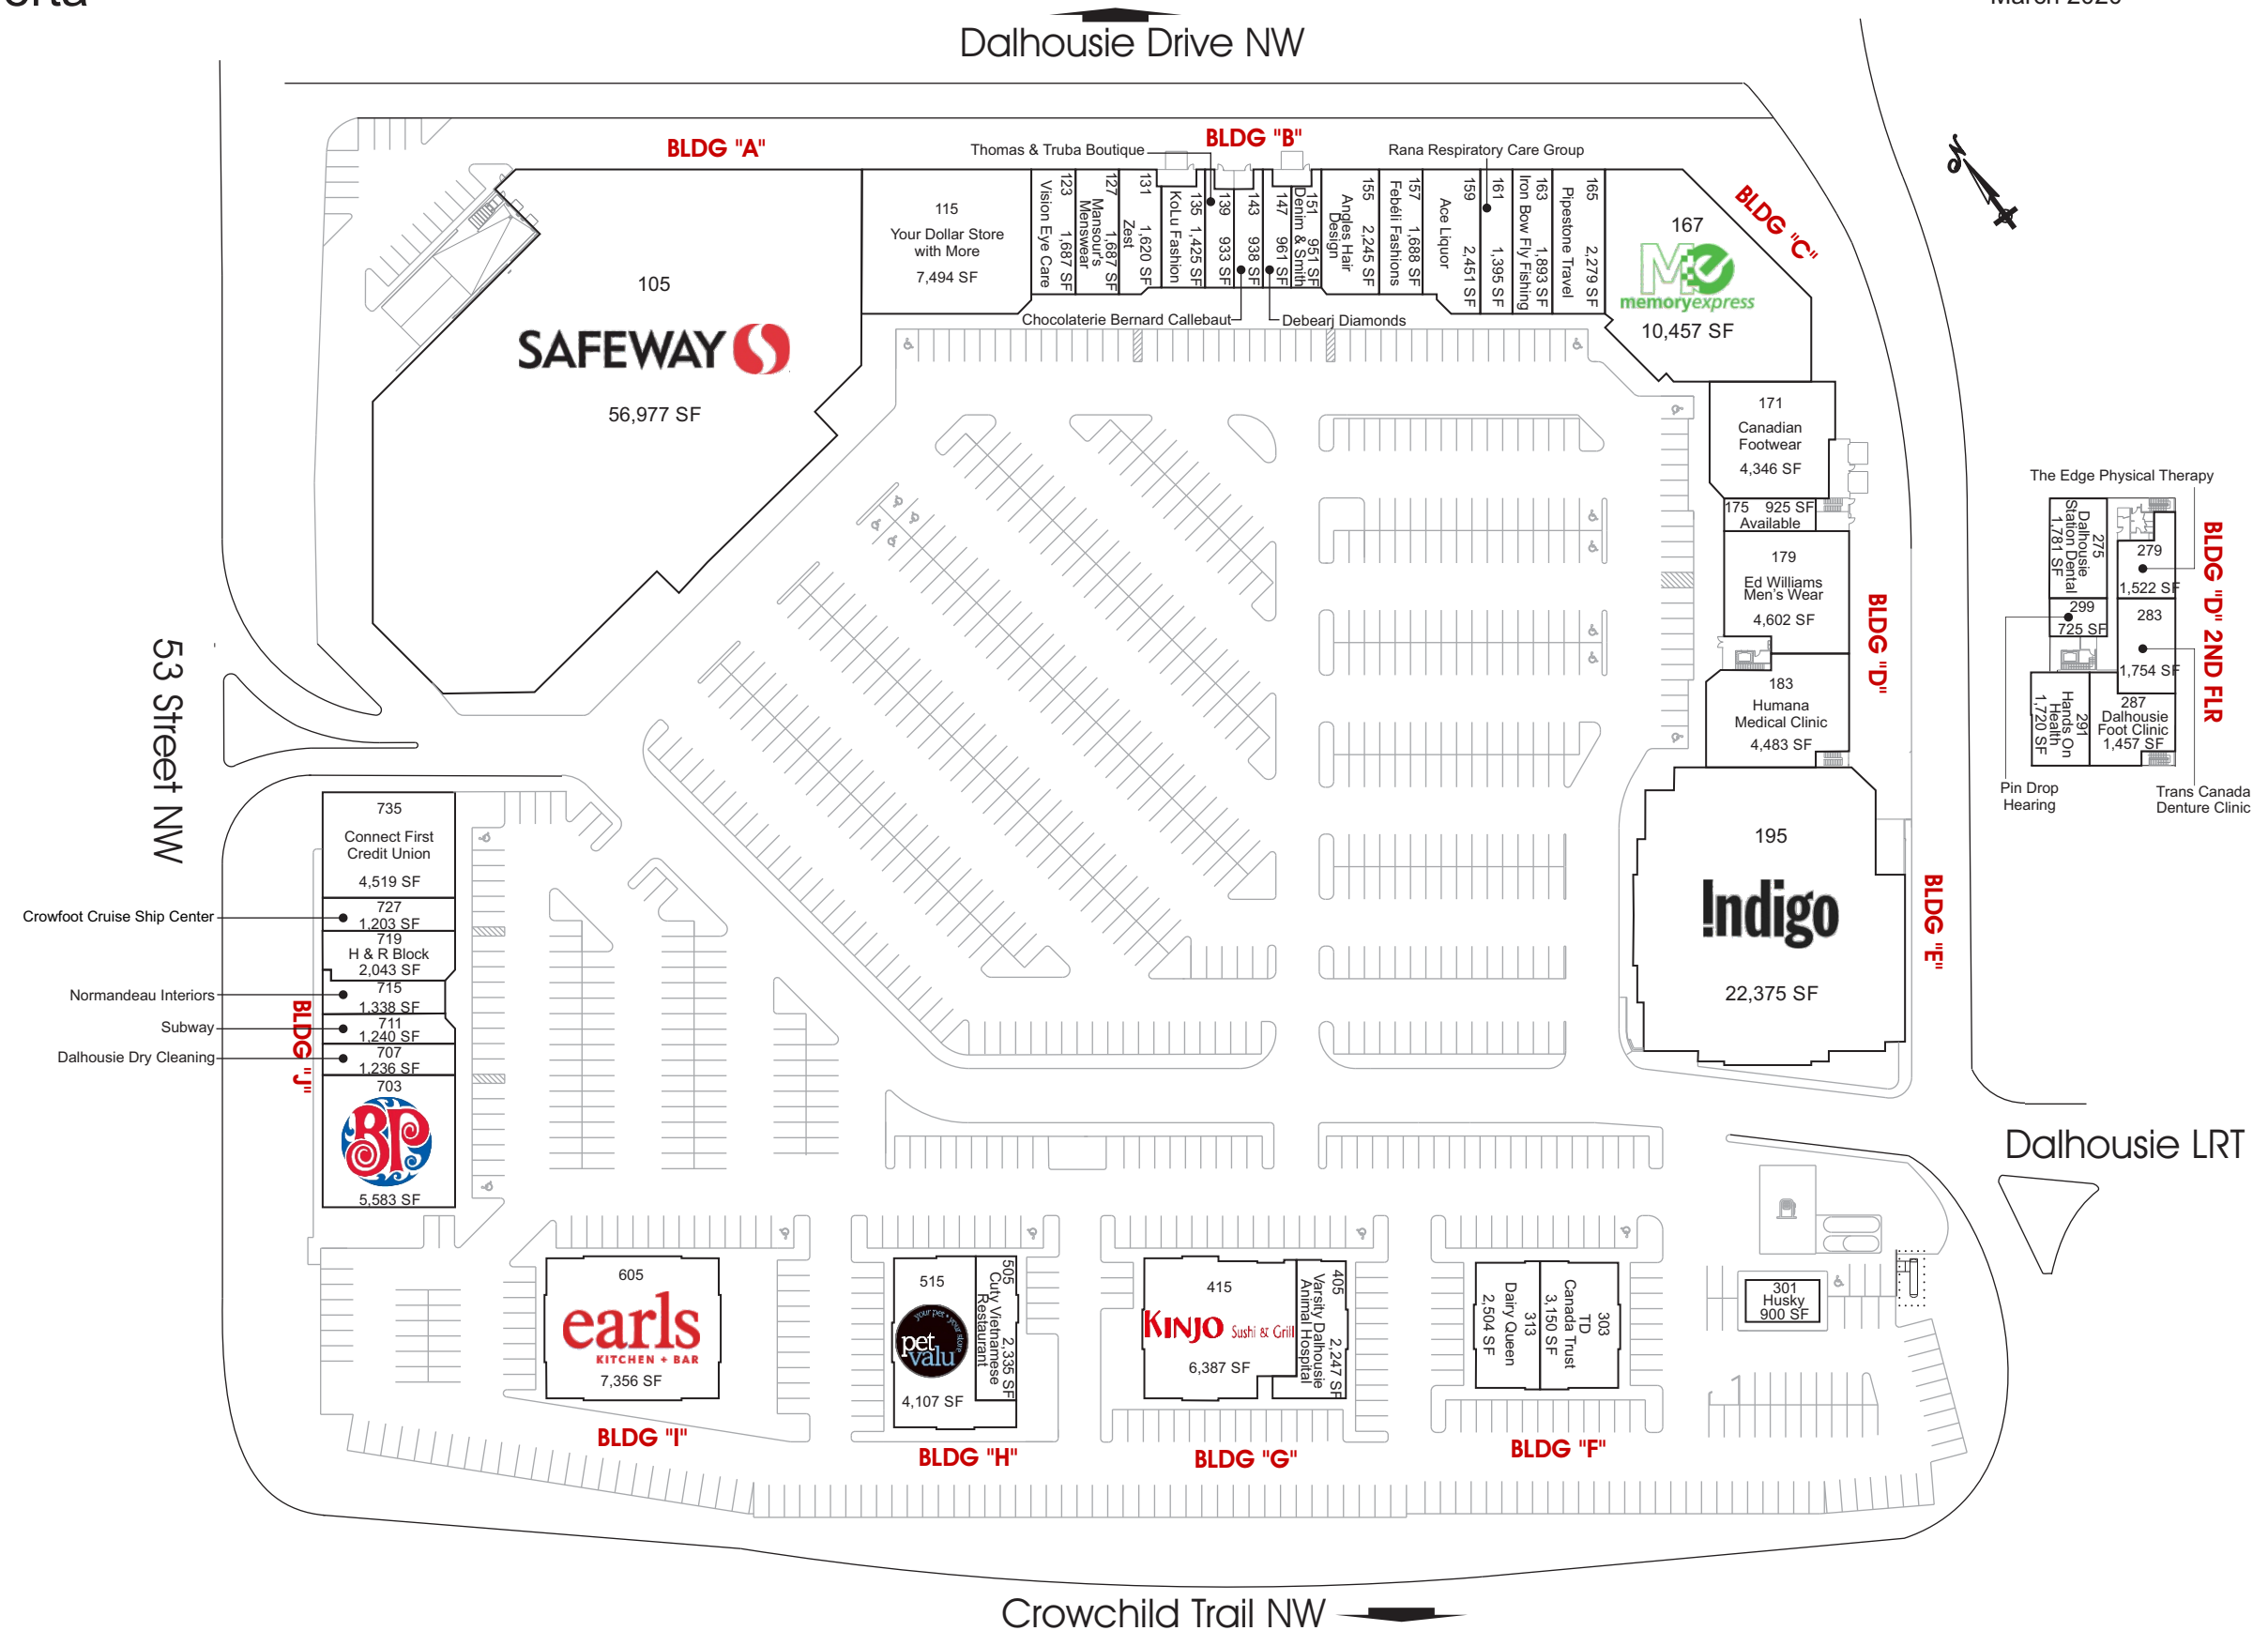

Dalhousie Station

Calgary, Alberta

March 2020

This site plan is presented solely for the purpose of identifying the approximate location of the buildings as presently contemplated by the owner/landlord. Building dimensions, access and parking areas, existing tenant locations and identities are approximate and subject to change at the owner's discretion from time to time without notice. The information provided herein should be otherwise verified and is not intended to be relied upon in the form presented.