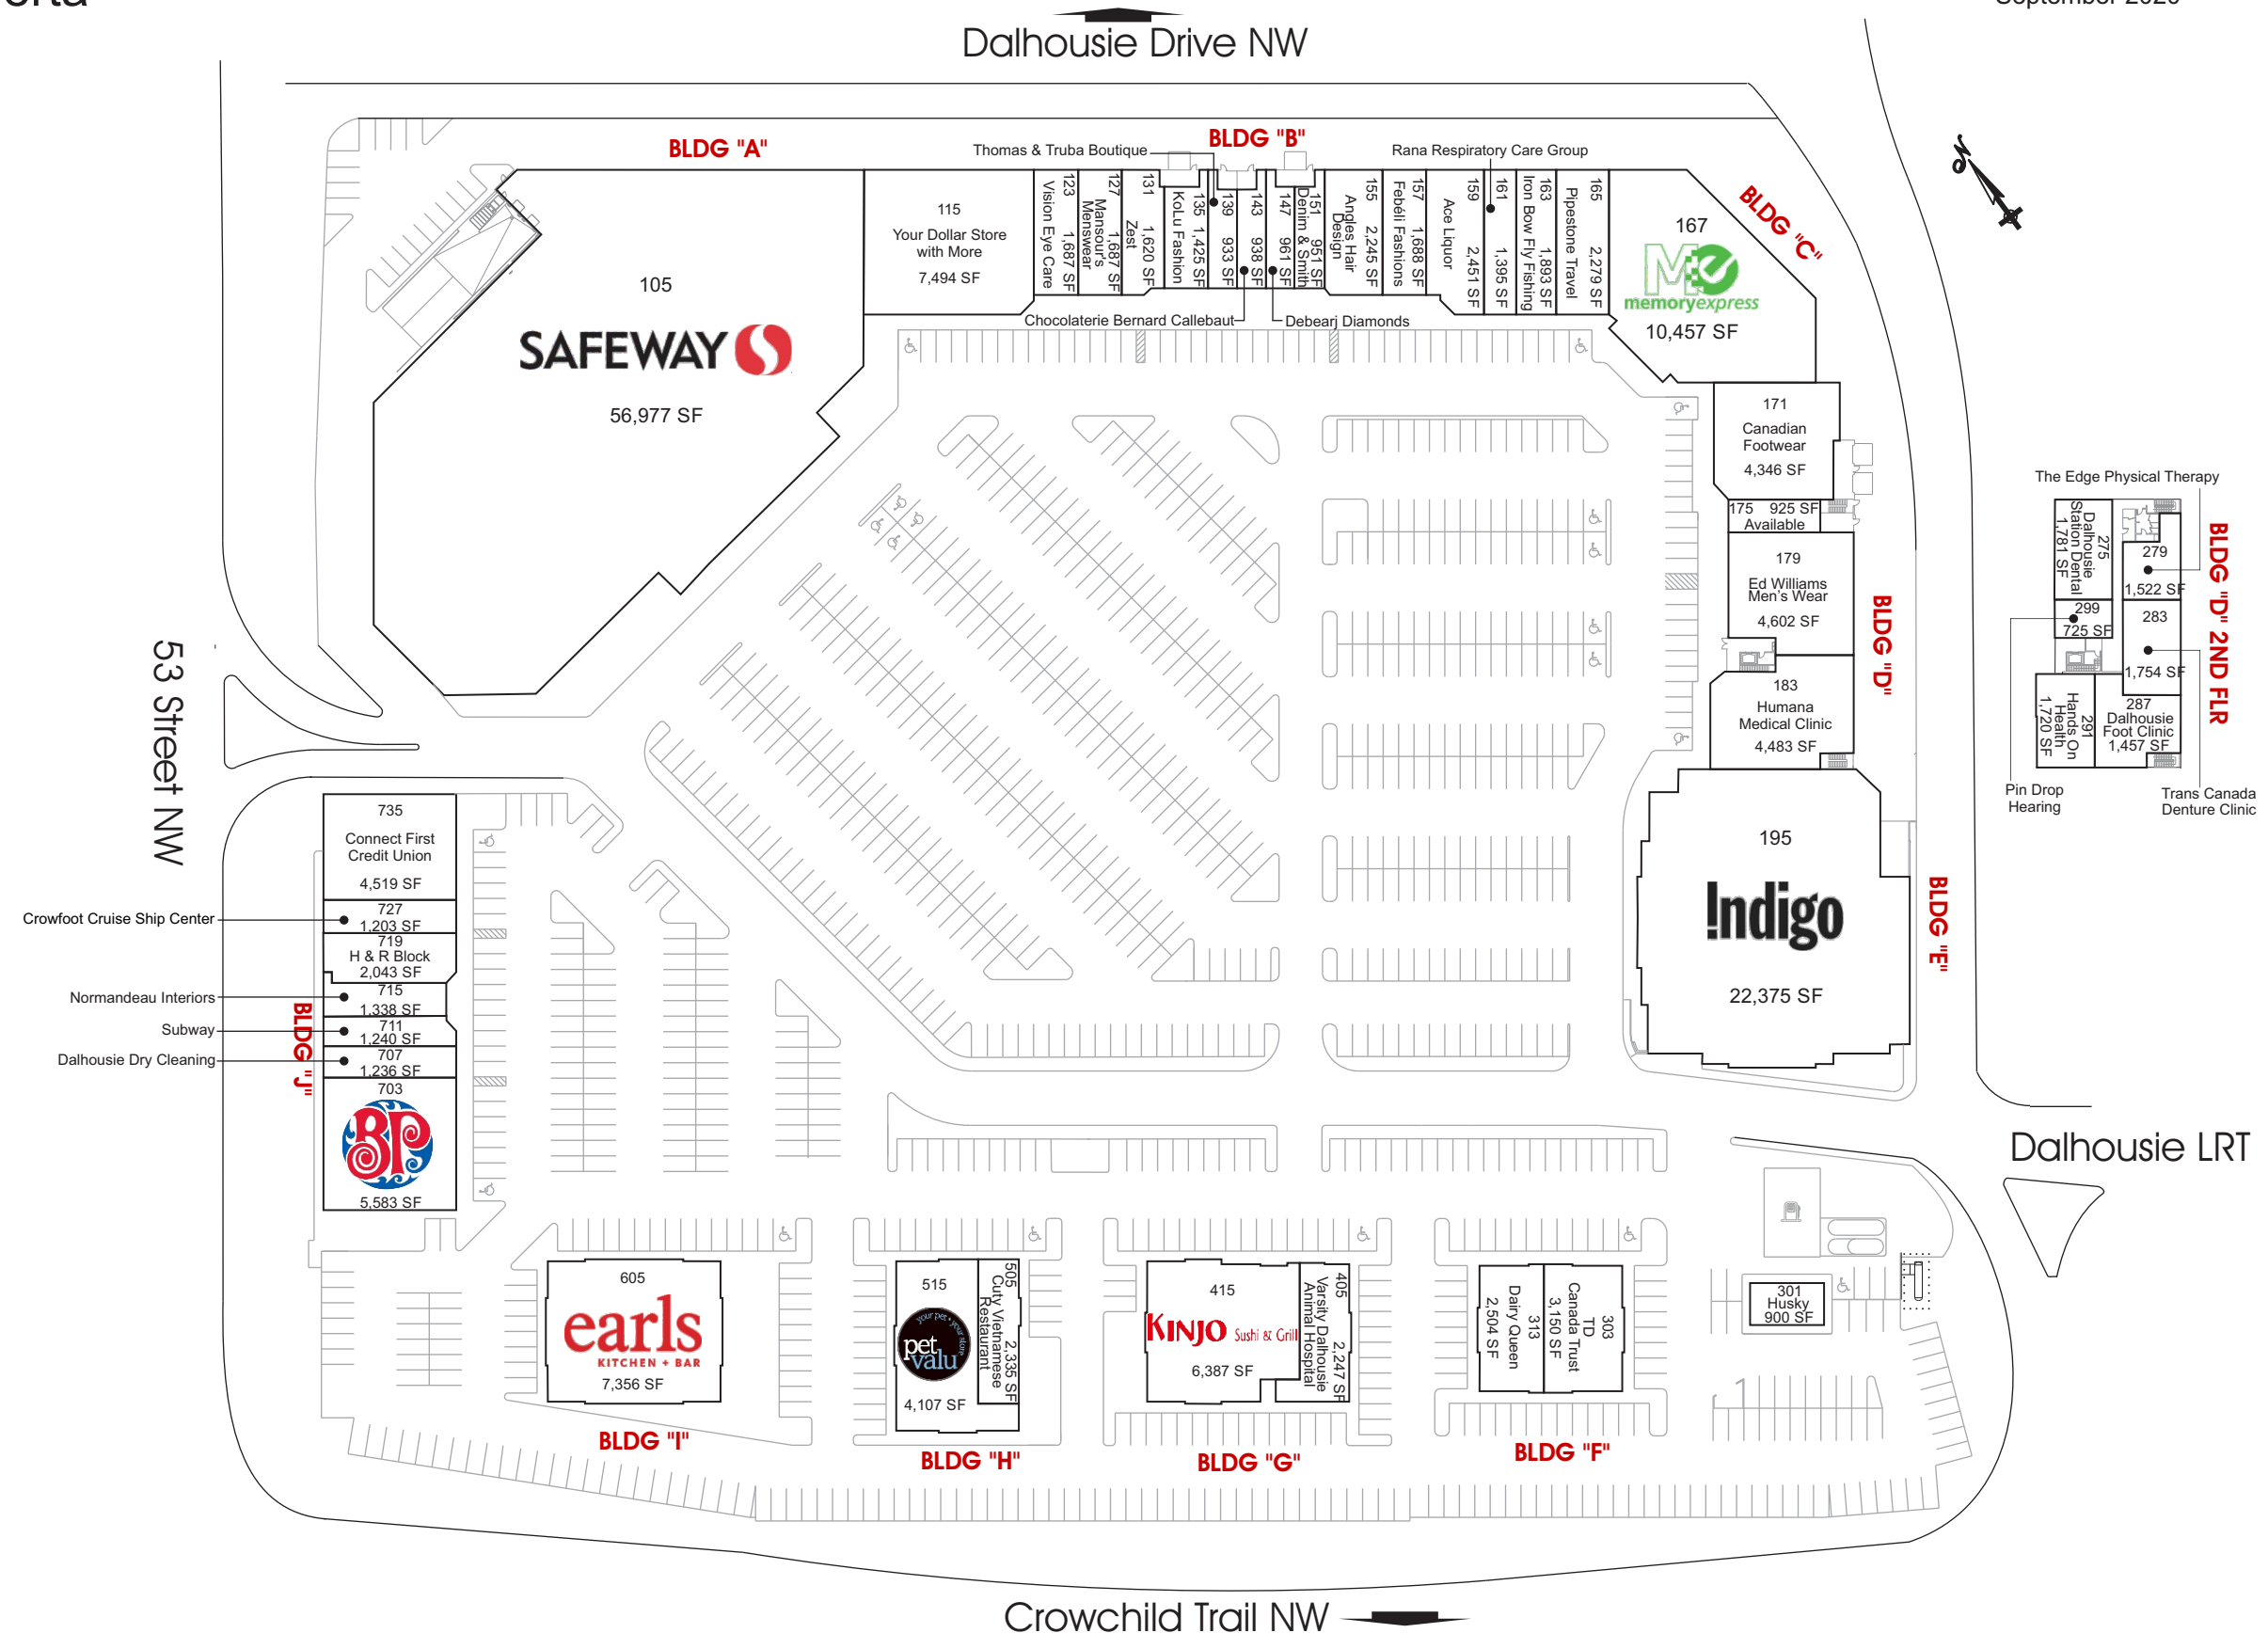

Dalhousie Station

Calgary, Alberta

This site plan is presented solely for the purpose of identifying the approximate location of the buildings as presently contemplated by the owner/landlord. Building dimensions, access and parking areas, existing tenant locations and identities are approximate and subject to change at the owner's discretion from time to time without notice. The information provided herein should be otherwise verified and is not intended to be relied upon in the form presented.