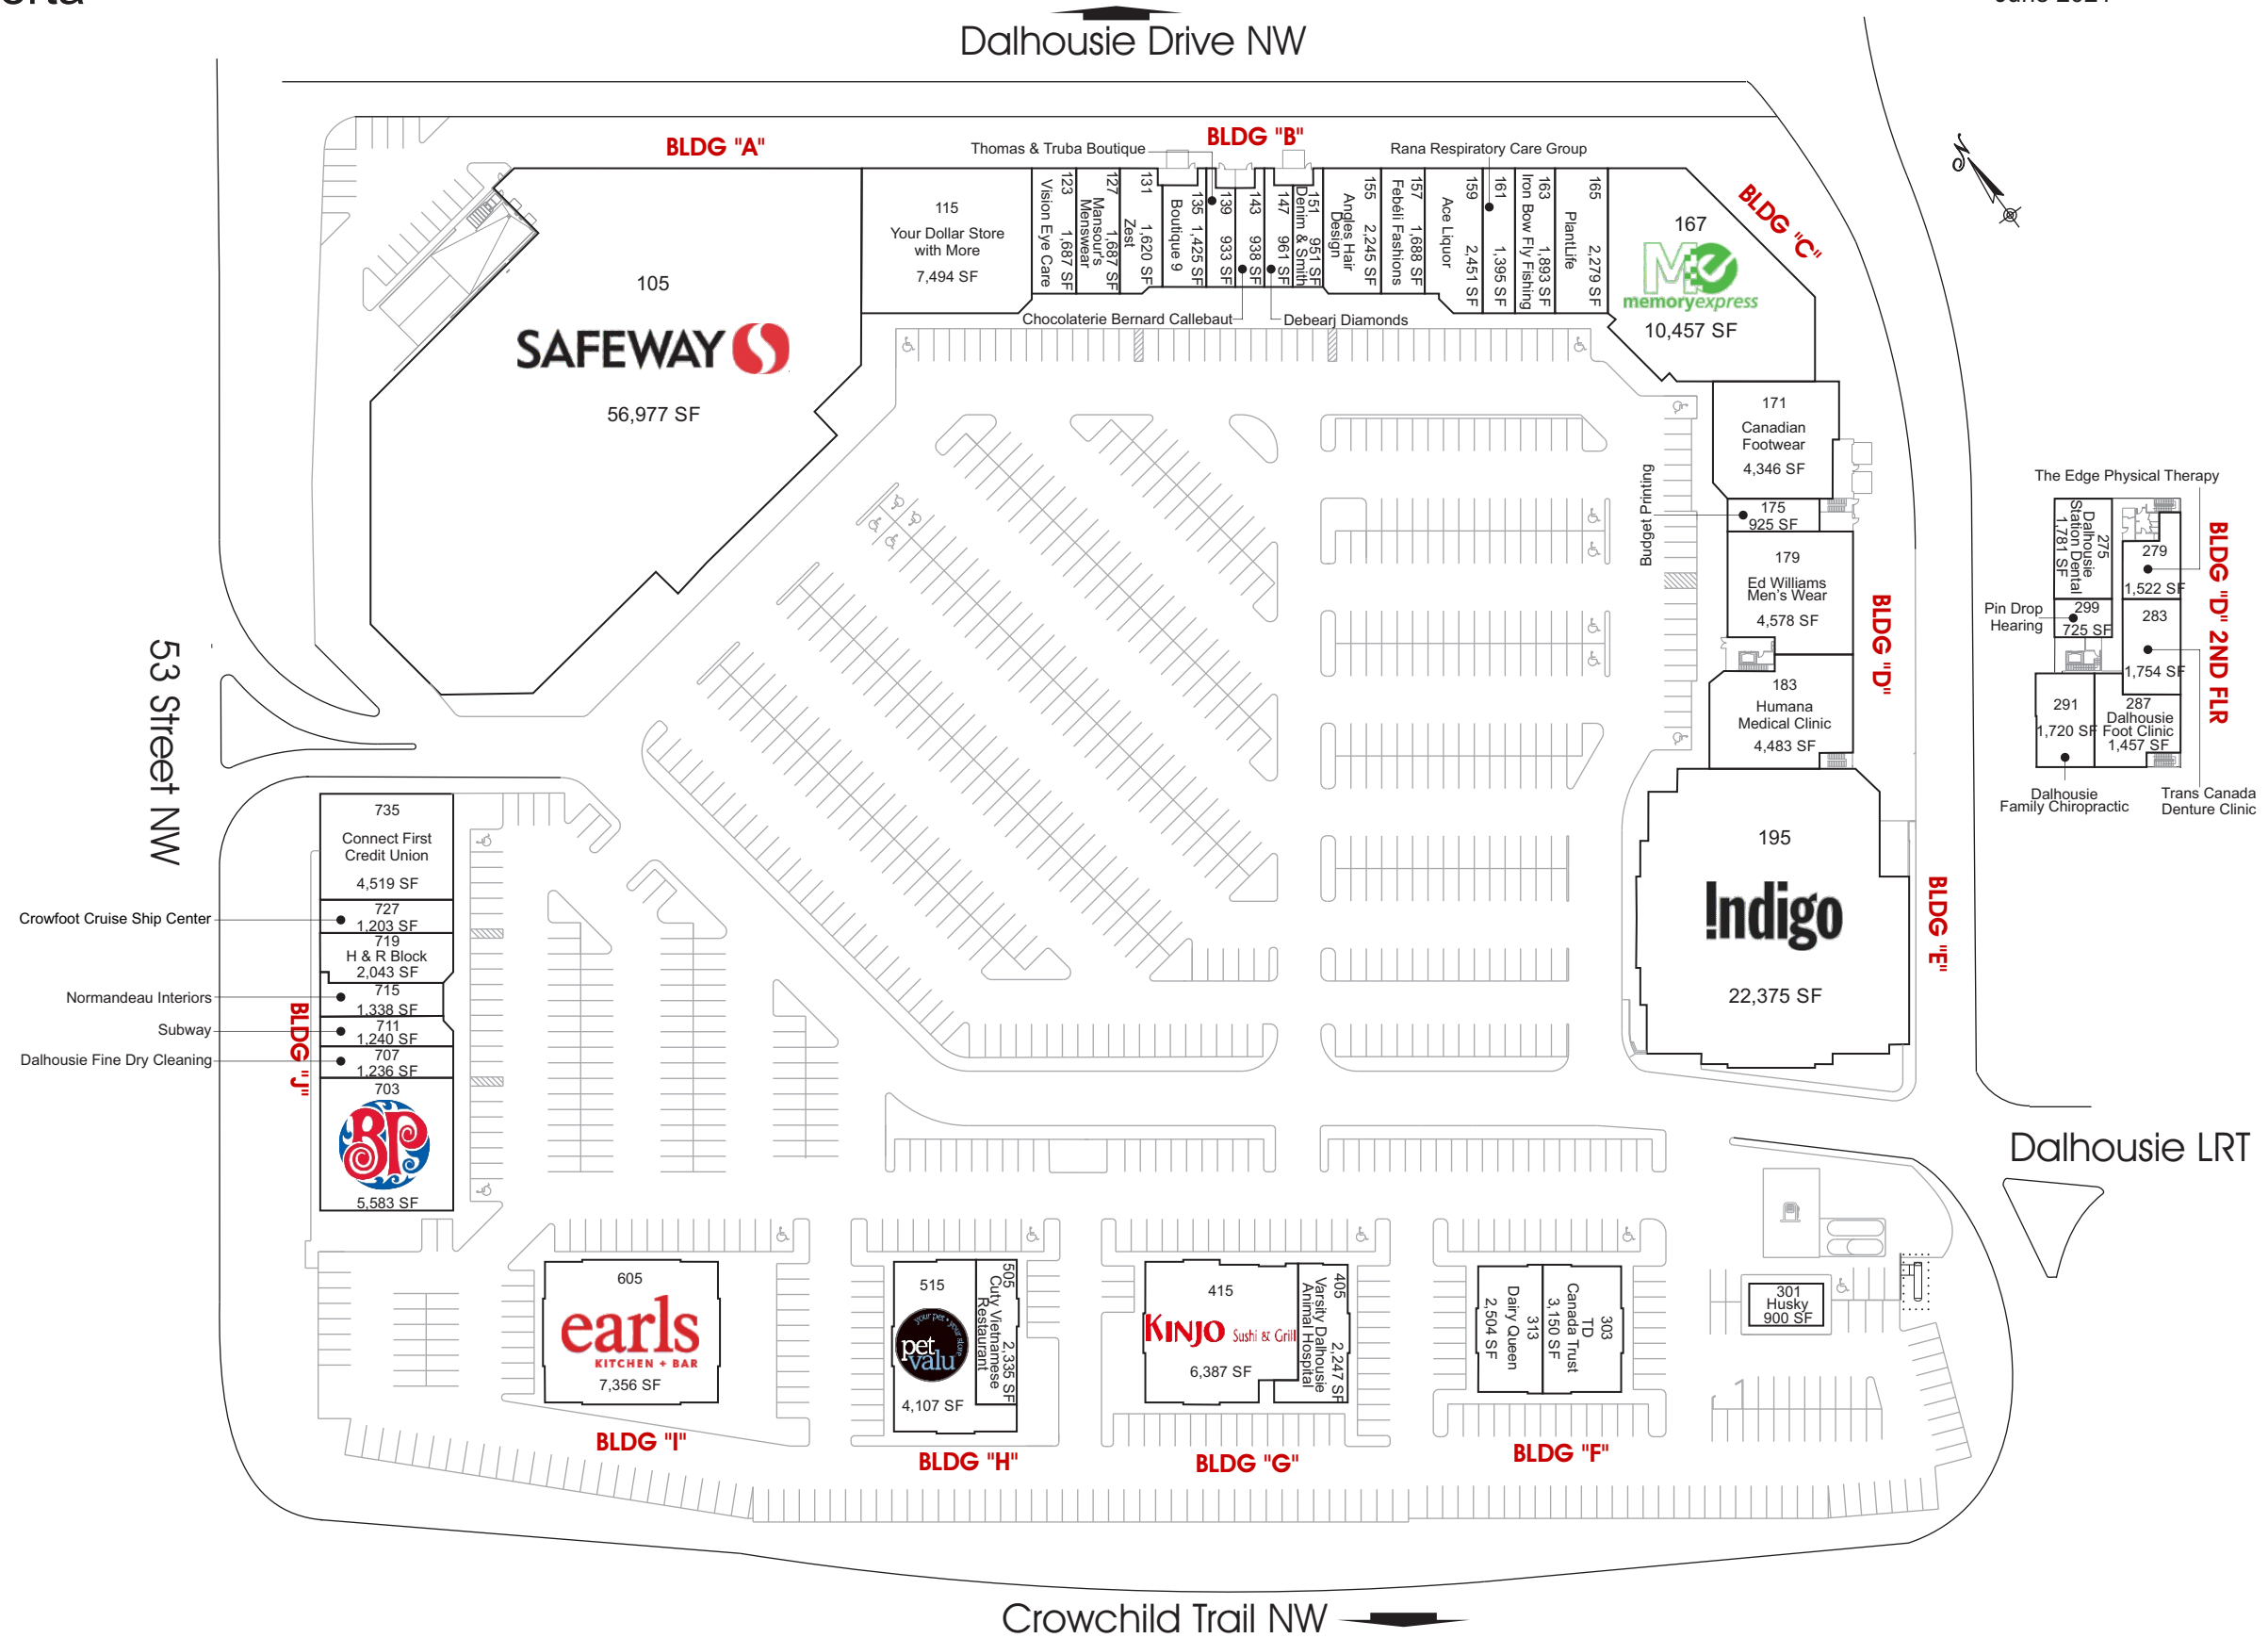

# Dalhousie Station

Calgary, Alberta

June 2021

This site plan is presented solely for the purpose of identifying the approximate location of the buildings as presently contemplated by the owner/landlord. Building dimensions, access and parking areas, existing tenant locations and identities are approximate and subject to change at the owner's discretion from time to time without notice. The information provided herein should be otherwise verified and is not intended to be relied upon in the form presented.