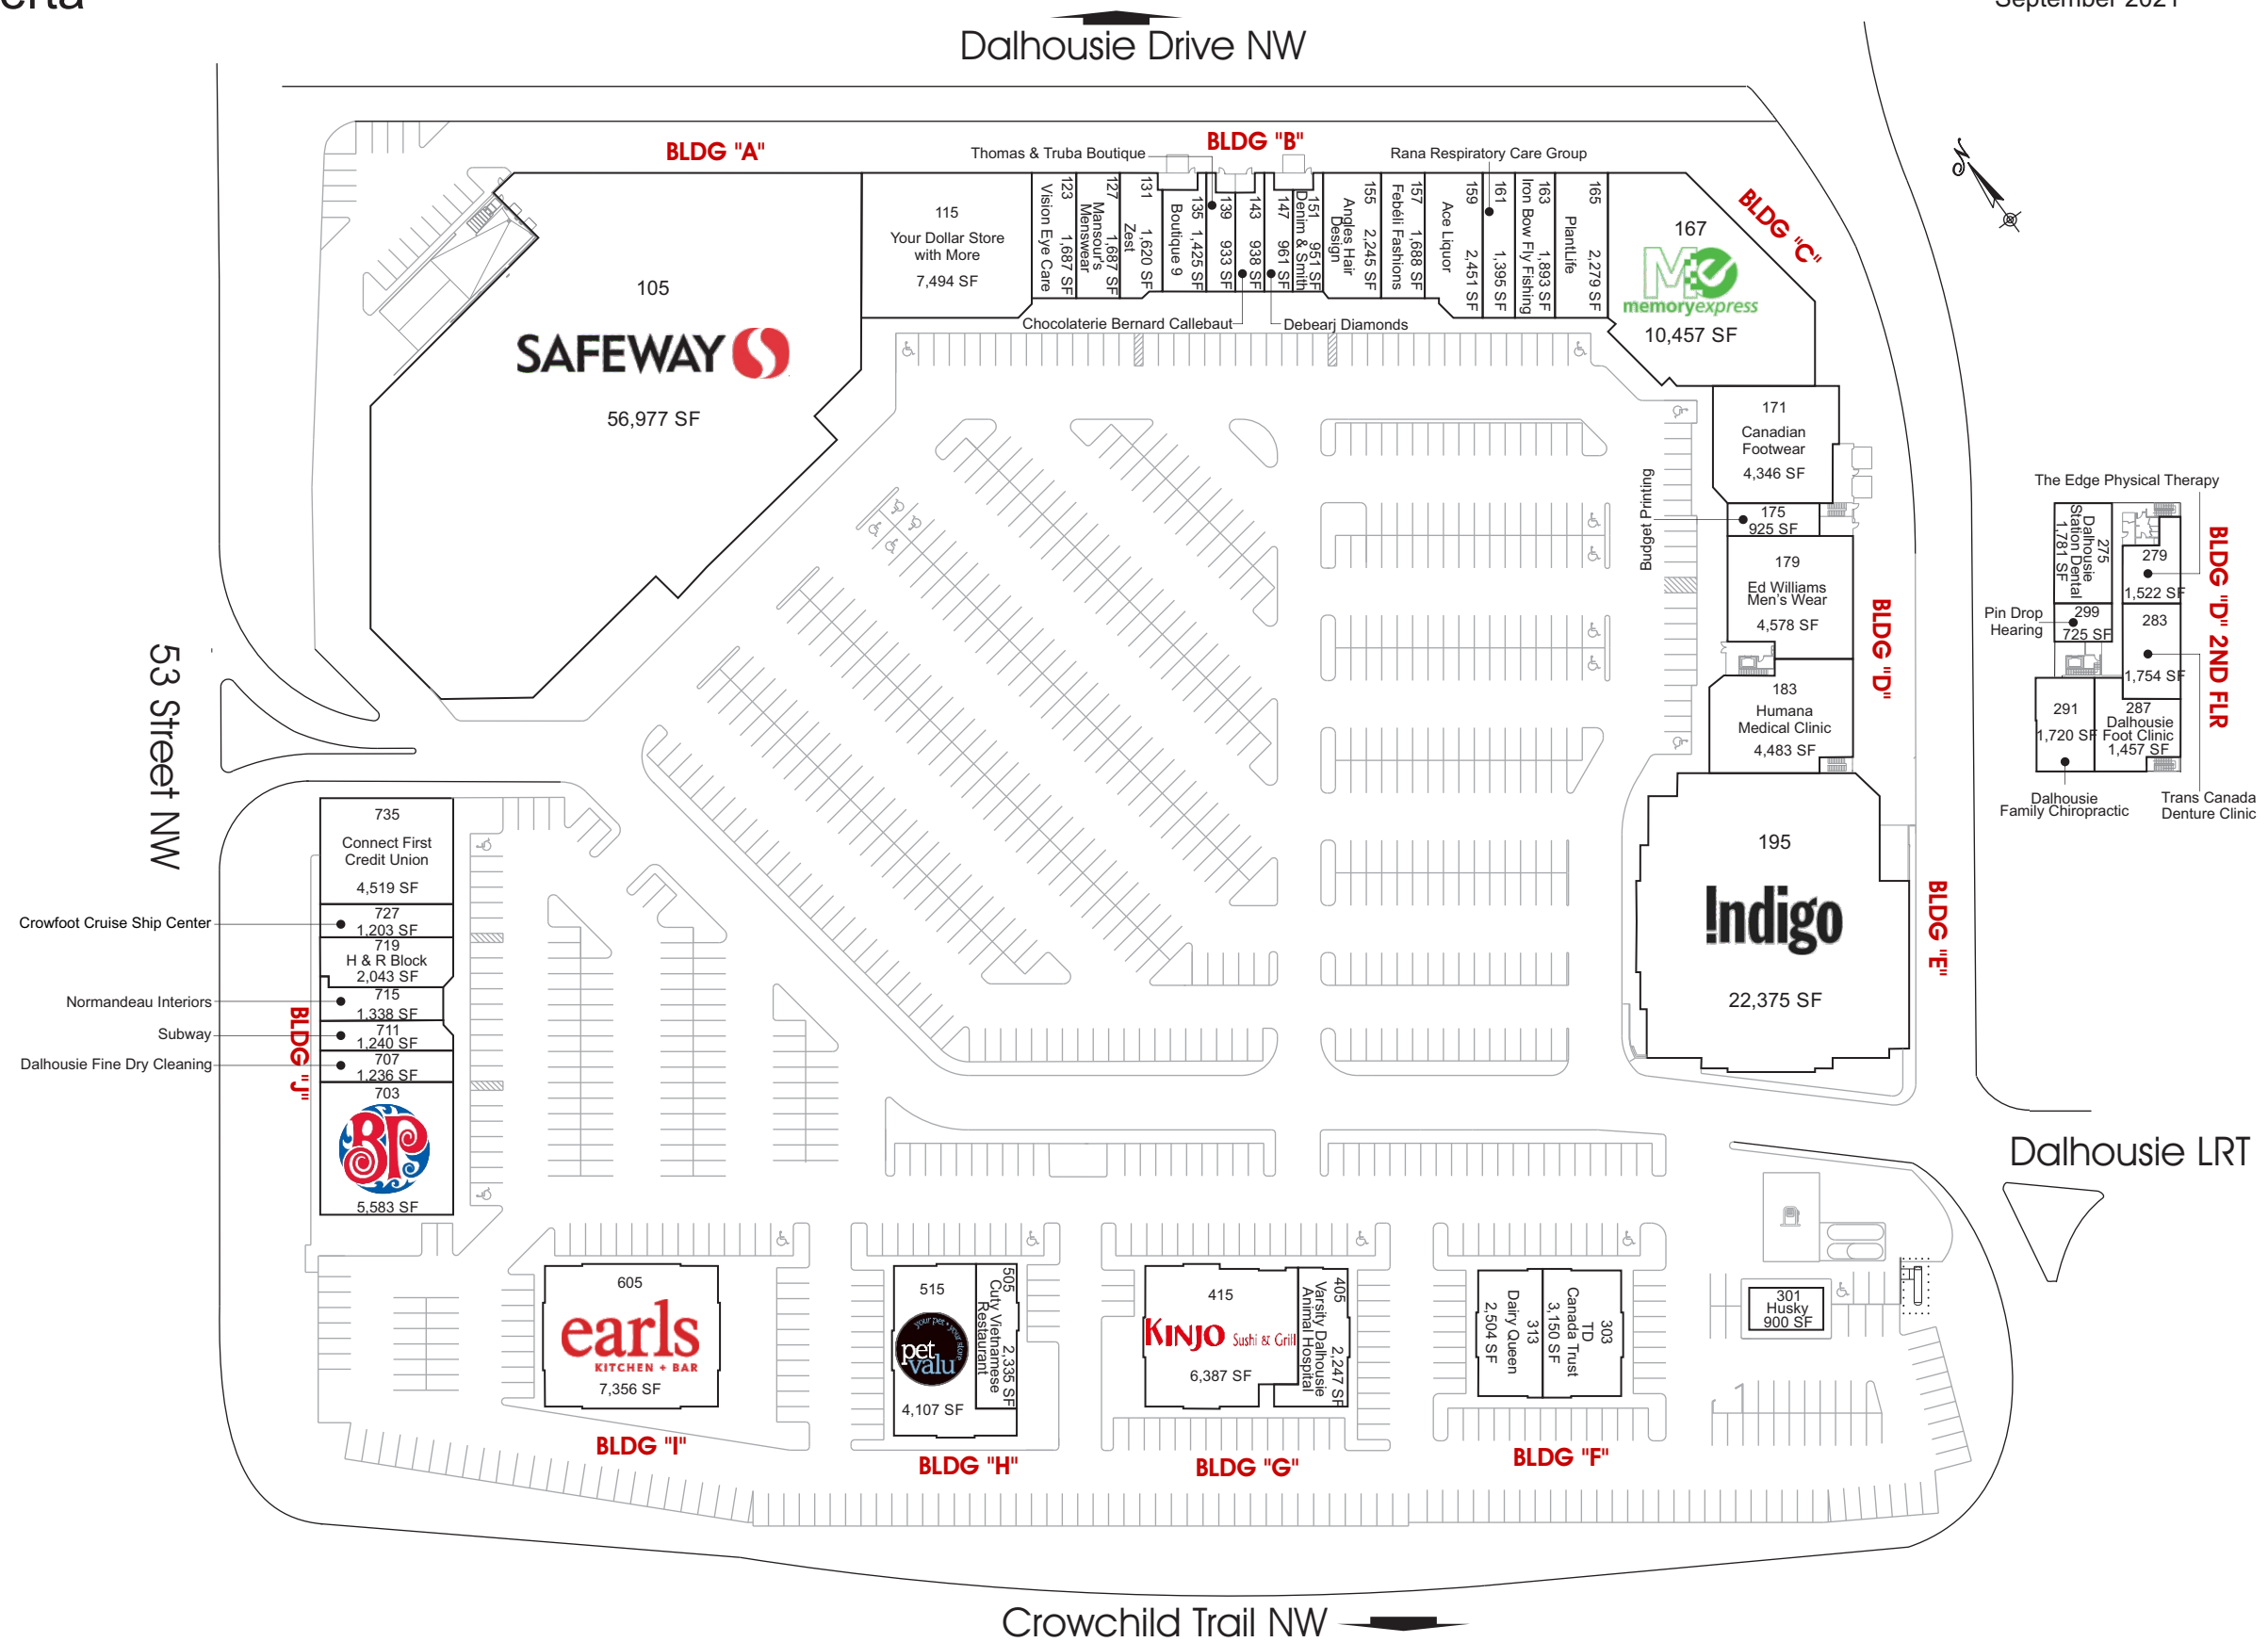

# Dalhousie Station

Calgary, Alberta

This site plan is presented solely for the purpose of identifying the approximate location of the buildings as presently contemplated by the owner/landlord. Building dimensions, access and parking areas, existing tenant locations and identities are approximate and subject to change at the owner's discretion from time to time without notice. The information provided herein should be otherwise verified and is not intended to be relied upon in the form presented.